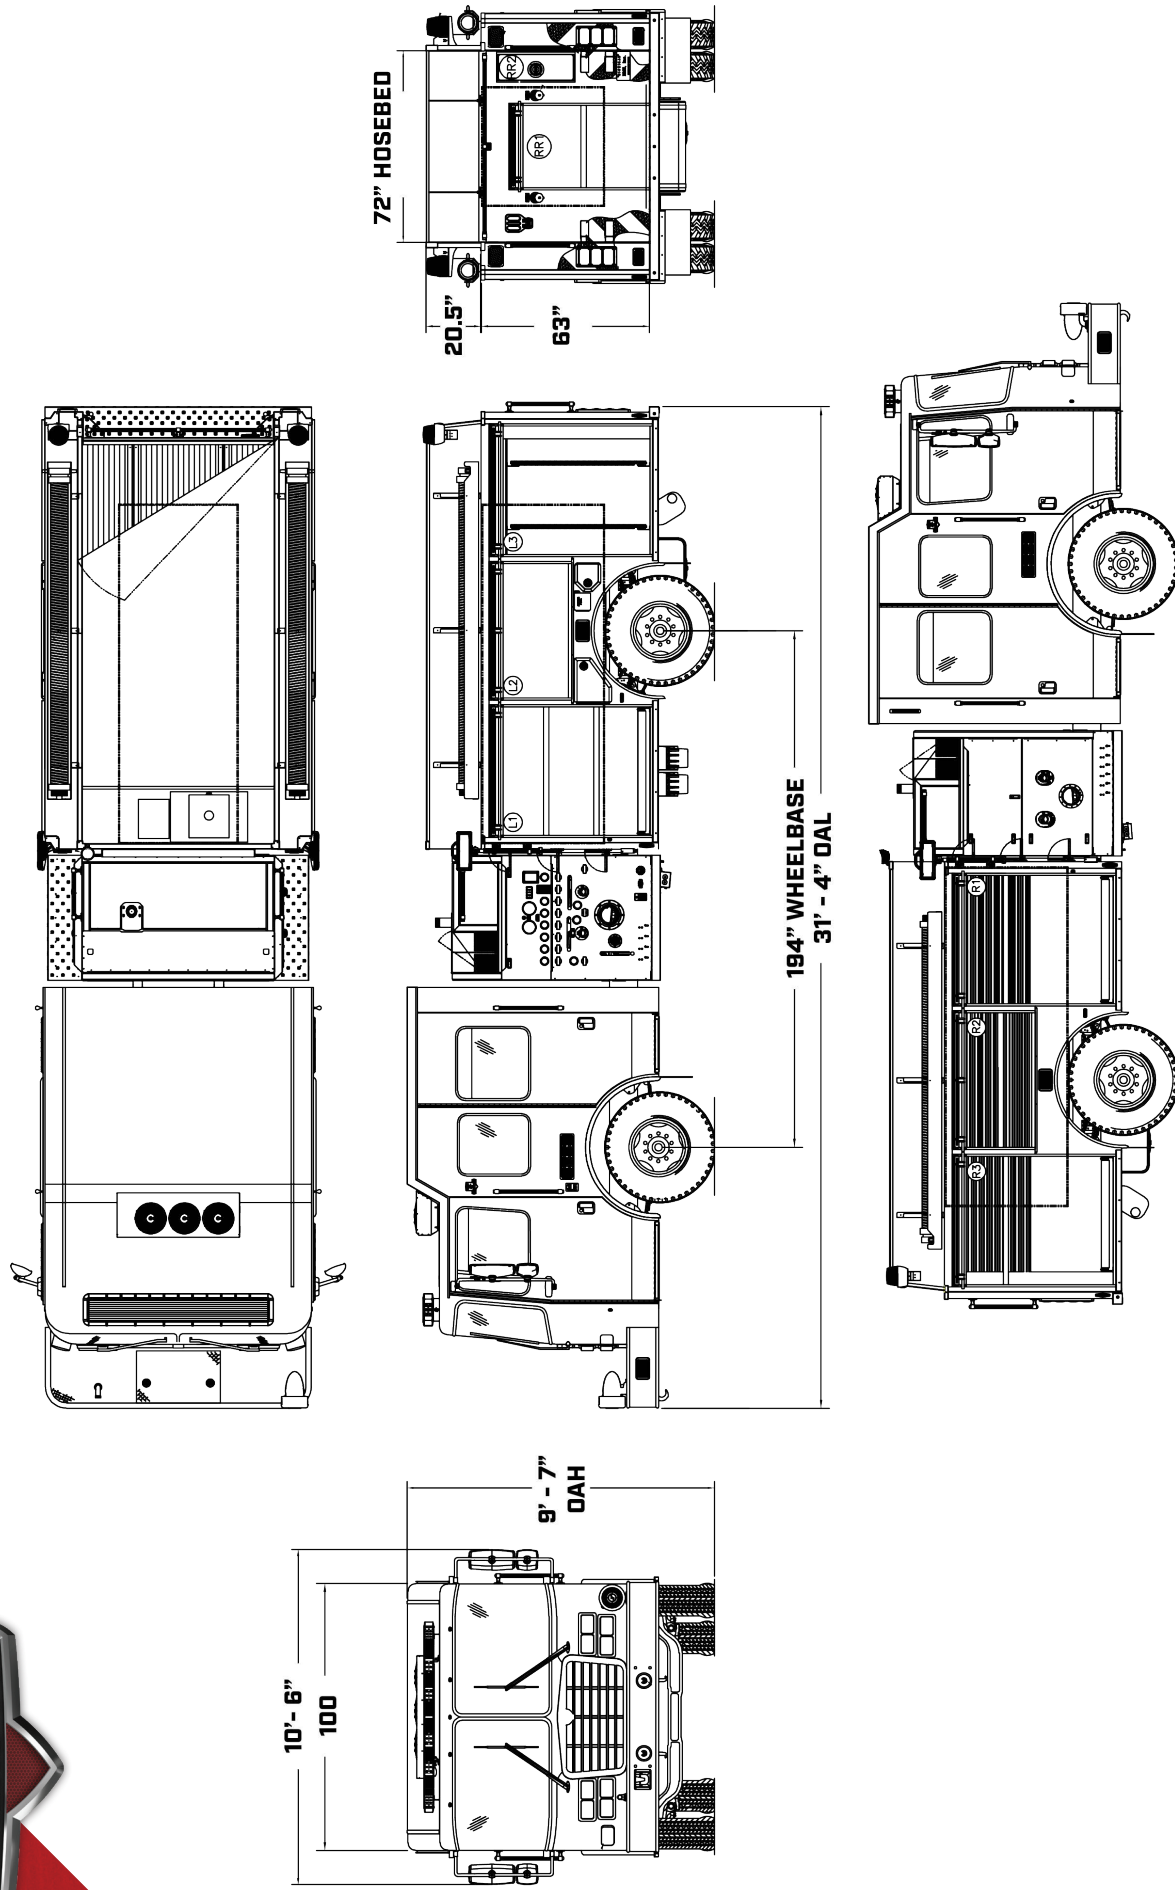

HME AHRENS-FOX TRADITIONAL PUMPER